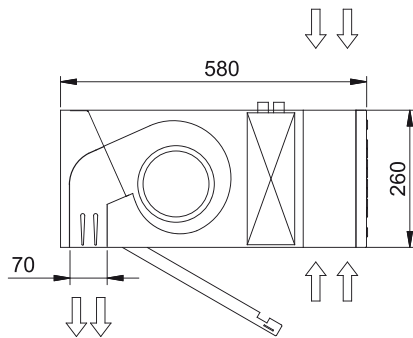

Toplotna Pumpa - VRV

Model	(m <sup>3</sup> /h)	(m)
DAM ECM 3000 VRV26-DA	3/4" - 3/8"	
DAM ECM 3000 VRV30-DA	7/8" - 3/8"	
DAM ECG 1000 VRV10-DA	5/8" - 3/8"	
DAM ECG 1500 VRV13-DA	5/8" - 3/8"	
DAM ECG 1500 VRV15-DA	5/8" - 3/8"	
DAM ECG 2000 VRV20-DA	3/4" - 3/8"	
DAM ECG 2000 VRV24-DA	3/4" - 3/8"	
DAM ECG 2500 VRV25-DA	3/4" - 3/8"	
DAM ECG 2500 VRV29-DA	7/8" - 3/8"	
DAM ECG 3000 VRV29-DA	7/8" - 3/8"	
DAM ECG 3000 VRV34-DA	7/8" - 3/8"	

60Hz

Toplotna Pumpa - DX 1:1

Model	(m <sup>3</sup> /h)	(m)
DAM ECM 1500 DX13-DA	5/8" - 3/8"	
DAM ECM 2000 DX16-DA	5/8" - 3/8"	
DAM ECM 2000 DX18-DA	3/4" - 3/8"	
DAM ECM 2500 DX24-DA	3/4" - 3/8"	
DAM ECM 3000 DX25-DA	3/4" - 3/8"	
DAM ECG 1000 DX10-DA	5/8" - 3/8"	
DAM ECG 1500 DX13-DA	5/8" - 3/8"	
DAM ECG 1500 DX15-DA	5/8" - 3/8"	
DAM ECG 2000 DX24-DA	3/4" - 3/8"	
DAM ECG 2500 DX25-DA	3/4" - 3/8"	
DAM ECG 2500 DX29-DA	7/8" - 3/8"	
DAM ECG 3000 DX32-DA	7/8" - 3/8"	

Toplotna Pumpa - VRV

Model	(m <sup>3</sup> /h)	(m)
DAM ECM 1000 VRV8-DA	5/8" - 3/8"	
DAM ECM 1500 VRV12-DA	5/8" - 3/8"	
DAM ECM 2000 VRV16-DA	5/8" - 3/8"	
DAM ECM 2000 VRV19-DA	3/4" - 3/8"	
DAM ECM 2500 VRV21-DA	3/4" - 3/8"	
DAM ECM 2500 VRV24-DA	3/4" - 3/8"	
DAM ECM 3000 VRV26-DA	3/4" - 3/8"	
DAM ECM 3000 VRV30-DA	7/8" - 3/8"	
DAM ECG 1000 VRV10-DA	5/8" - 3/8"	
DAM ECG 1500 VRV13-DA	5/8" - 3/8"	
DAM ECG 1500 VRV15-DA	5/8" - 3/8"	
DAM ECG 2000 VRV20-DA	3/4" - 3/8"	
DAM ECG 2000 VRV24-DA	3/4" - 3/8"	
DAM ECG 2500 VRV25-DA	3/4" - 3/8"	
DAM ECG 2500 VRV29-DA	7/8" - 3/8"	
DAM ECG 3000 VRV29-DA	7/8" - 3/8"	

Toplotna Pumpa - VRV

Model	(m <sup>3</sup> /h)	(m)
DAM ECG 3000 VRV34-DA	7/8" - 3/8"	

Dimenzije

L	A	B
1000	920	-
1500	1420	710
2000	1920	960
2500	2420	1210
3000	2920	1460