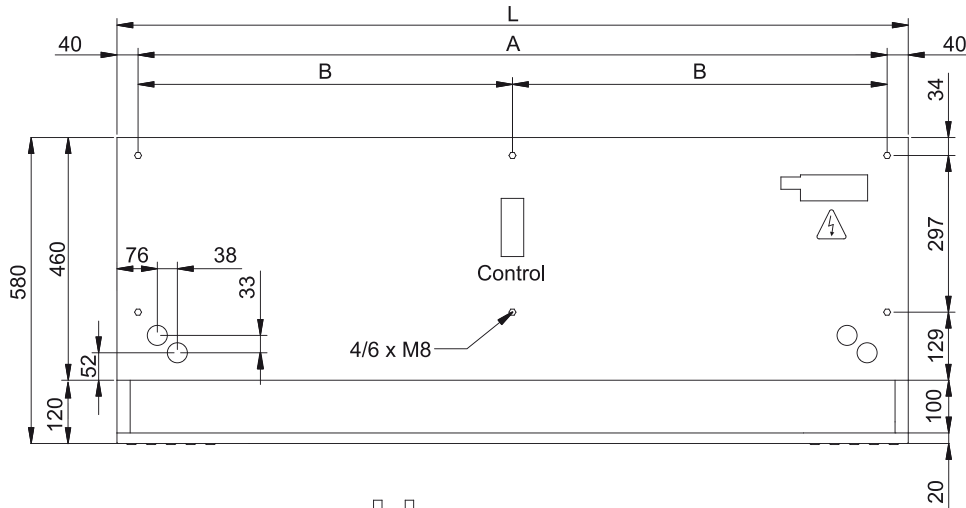

Toplotna Pumpa - VRV

Model	(m <sup>3</sup> /h)	(m)
DAM ECM 3000 VRV26-DA	3/4" - 3/8"	
DAM ECM 3000 VRV30-DA	7/8" - 3/8"	
DAM ECG 1000 VRV10-DA	5/8" - 3/8"	
DAM ECG 1500 VRV13-DA	5/8" - 3/8"	
DAM ECG 1500 VRV15-DA	5/8" - 3/8"	
DAM ECG 2000 VRV20-DA	3/4" - 3/8"	
DAM ECG 2000 VRV24-DA	3/4" - 3/8"	
DAM ECG 2500 VRV25-DA	3/4" - 3/8"	
DAM ECG 2500 VRV29-DA	7/8" - 3/8"	
DAM ECG 3000 VRV29-DA	7/8" - 3/8"	
DAM ECG 3000 VRV34-DA	7/8" - 3/8"	

60Hz

Toplotna Pumpa - DX 1:1

Model	(m <sup>3</sup> /h)	(m)
DAM ECM 1500 DX13-DA	5/8" - 3/8"	
DAM ECM 2000 DX16-DA	5/8" - 3/8"	
DAM ECM 2000 DX18-DA	3/4" - 3/8"	
DAM ECM 2500 DX24-DA	3/4" - 3/8"	
DAM ECM 3000 DX25-DA	3/4" - 3/8"	
DAM ECG 1000 DX10-DA	5/8" - 3/8"	
DAM ECG 1500 DX13-DA	5/8" - 3/8"	
DAM ECG 1500 DX15-DA	5/8" - 3/8"	
DAM ECG 2000 DX24-DA	3/4" - 3/8"	
DAM ECG 2500 DX25-DA	3/4" - 3/8"	
DAM ECG 2500 DX29-DA	7/8" - 3/8"	
DAM ECG 3000 DX32-DA	7/8" - 3/8"	

Toplotna Pumpa - VRV

Model	(m <sup>3</sup> /h)	(m)
DAM ECM 1000 VRV8-DA	5/8" - 3/8"	
DAM ECM 1500 VRV12-DA	5/8" - 3/8"	
DAM ECM 2000 VRV16-DA	5/8" - 3/8"	
DAM ECM 2000 VRV19-DA	3/4" - 3/8"	
DAM ECM 2500 VRV21-DA	3/4" - 3/8"	
DAM ECM 2500 VRV24-DA	3/4" - 3/8"	
DAM ECM 3000 VRV26-DA	3/4" - 3/8"	
DAM ECM 3000 VRV30-DA	7/8" - 3/8"	
DAM ECG 1000 VRV10-DA	5/8" - 3/8"	
DAM ECG 1500 VRV13-DA	5/8" - 3/8"	
DAM ECG 1500 VRV15-DA	5/8" - 3/8"	
DAM ECG 2000 VRV20-DA	3/4" - 3/8"	
DAM ECG 2000 VRV24-DA	3/4" - 3/8"	
DAM ECG 2500 VRV25-DA	3/4" - 3/8"	
DAM ECG 2500 VRV29-DA	7/8" - 3/8"	
DAM ECG 3000 VRV29-DA	7/8" - 3/8"	

Toplotna Pumpa - VRV

Model	(m <sup>3</sup> /h)	(m)
DAM ECG 3000 VRV34-DA	7/8" - 3/8"	

Dimenzije

L	A	B
1000	920	-
1500	1420	710
2000	1920	960
2500	2420	1210
3000	2920	1460