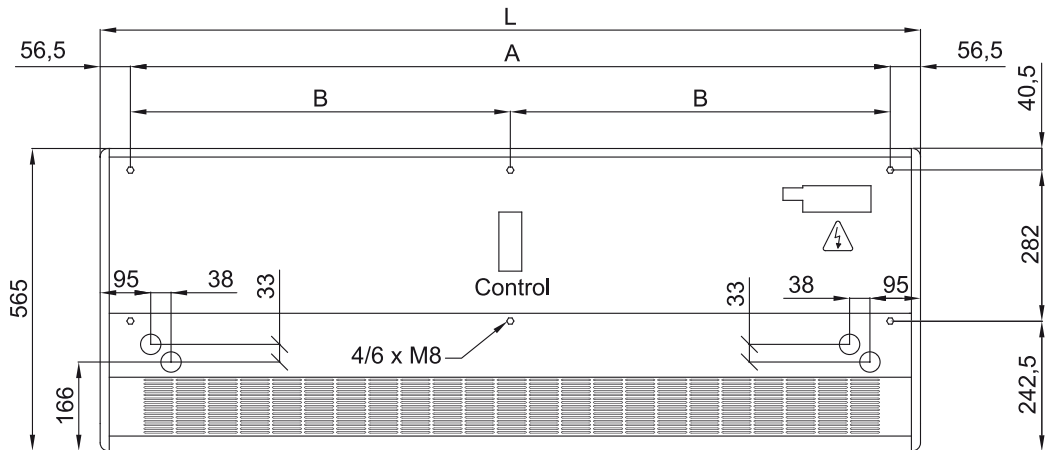

Toplotna Pumpa - VRV

Model	(m <sup>3</sup> /h)	(m)
SMART ECM 1000 VRV8-DA	5/8" - 3/8"	
SMART ECM 1500 VRV12-DA	5/8" - 3/8"	
SMART ECM 2000 VRV16-DA	5/8" - 3/8"	
SMART ECM 2000 VRV19-DA	3/4" - 3/8"	
SMART ECM 2500 VRV21-DA	3/4" - 3/8"	
SMART ECM 2500 VRV24-DA	3/4" - 3/8"	
SMART ECM 3000 VRV26-DA	3/4" - 3/8"	
SMART ECM 3000 VRV30-DA	7/8" - 3/8"	
SMART ECG 1000 VRV10-DA	5/8" - 3/8"	
SMART ECG 1500 VRV13-DA	5/8" - 3/8"	
SMART ECG 1500 VRV15-DA	5/8" - 3/8"	
SMART ECG 2000 VRV20-DA	3/4" - 3/8"	
SMART ECG 2000 VRV24-DA	3/4" - 3/8"	
SMART ECG 2500 VRV25-DA	3/4" - 3/8"	
SMART ECG 2500 VRV29-DA	7/8" - 3/8"	
SMART ECG 3000 VRV29-DA	7/8" - 3/8"	
SMART ECG 3000 VRV34-DA	7/8" - 3/8"	

Toplotna Pumpa - DX 1:1

Model	(m <sup>3</sup> /h)	(m)
SMART ECG 2500 DX25-DA	3/4" - 3/8"	
SMART ECG 2500 DX29-DA	7/8" - 1/2"	
SMART ECG 3000 DX34-DA	7/8" - 1/2"	

Toplotna Pumpa - VRV

Model	(m <sup>3</sup> /h)	(m)
SMART ECM 1000 VRV8-DA	5/8" - 3/8"	
SMART ECM 1500 VRV12-DA	5/8" - 3/8"	
SMART ECM 2000 VRV16-DA	5/8" - 3/8"	
SMART ECM 2000 VRV19-DA	3/4" - 3/8"	
SMART ECM 2500 VRV21-DA	3/4" - 3/8"	
SMART ECM 2500 VRV24-DA	3/4" - 3/8"	
SMART ECM 3000 VRV26-DA	3/4" - 3/8"	
SMART ECM 3000 VRV30-DA	7/8" - 3/8"	
SMART ECG 1000 VRV10-DA	5/8" - 3/8"	
SMART ECG 1500 VRV13-DA	5/8" - 3/8"	
SMART ECG 1500 VRV15-DA	5/8" - 3/8"	
SMART ECG 2000 VRV20-DA	3/4" - 3/8"	
SMART ECG 2000 VRV24-DA	3/4" - 3/8"	
SMART ECG 2500 VRV25-DA	3/4" - 3/8"	
SMART ECG 2500 VRV29-DA	7/8" - 3/8"	
SMART ECG 3000 VRV29-DA	7/8" - 3/8"	
SMART ECG 3000 VRV34-DA	7/8" - 3/8"	

Dimenzije

	L	A	B
Smart 1000	1034	920	-
Smart 1500	1534	1420	710
Smart 2000	2034	1920	960
Smart 2500	2534	2420	1210
Smart 3000	3034	2920	1460