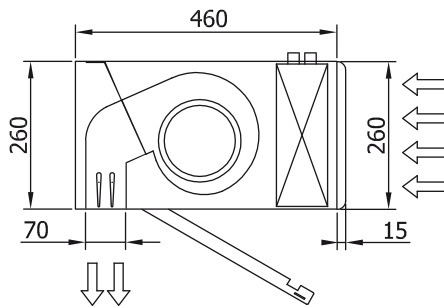

**Toplotna Pumpa - VRV**

Model	(m <sup>3</sup> /h)	(m)
ECM 3000 VRV30-DA	7/8" - 3/8"	
ECG 1000 VRV10-DA	5/8" - 3/8"	
ECG 1500 VRV13-DA	5/8" - 3/8"	
ECG 1500 VRV15-DA	5/8" - 3/8"	
ECG 2000 VRV20-DA	3/4" - 3/8"	
ECG 2000 VRV24-DA	3/4" - 3/8"	
ECG 2500 VRV25-DA	3/4" - 3/8"	
ECG 2500 VRV29-DA	7/8" - 3/8"	
ECG 3000 VRV29-DA	7/8" - 3/8"	
ECG 3000 VRV34-DA	7/8" - 3/8"	

60Hz

**Toplotna Pumpa - DX 1:1**

Model	(m <sup>3</sup> /h)	(m)
ECM 1500 DX12-DA	5/8" - 3/8"	
ECM 2000 DX16-DA	5/8" - 3/8"	
ECM 2500 DX21-DA	3/4" - 3/8"	
ECM 2500 DX22-DA	3/4" - 3/8"	
ECM 3000 DX26-DA	3/4" - 3/8"	
ECG 1000 DX10-DA	5/8" - 3/8"	
ECG 1500 DX15-DA	5/8" - 3/8"	
ECG 1500 DX13-DA	5/8" - 3/8"	
ECG 2000 DX24-DA	3/4" - 3/8"	
ECG 2500 DX25-DA	3/4" - 3/8"	
ECG 2500 DX29-DA	7/8" - 1/2"	
ECG 3000 DX34-DA	7/8" - 1/2"	

**Toplotna Pumpa - VRV**

Model	(m <sup>3</sup> /h)	(m)
ECM 1000 VRV8-DA	5/8" - 3/8"	
ECM 1500 VRV12-DA	5/8" - 3/8"	
ECM 2000 VRV16-DA	5/8" - 3/8"	
ECM 2000 VRV19-DA	3/4" - 3/8"	
ECM 2500 VRV21-DA	3/4" - 3/8"	
ECM 2500 VRV24-DA	3/4" - 3/8"	
ECM 3000 VRV26-DA	3/4" - 3/8"	
ECM 3000 VRV30-DA	7/8" - 3/8"	
ECG 1000 VRV10-DA	5/8" - 3/8"	
ECG 1500 VRV13-DA	5/8" - 3/8"	
ECG 1500 VRV15-DA	5/8" - 3/8"	
ECG 2000 VRV20-DA	3/4" - 3/8"	
ECG 2000 VRV24-DA	3/4" - 3/8"	
ECG 2500 VRV25-DA	3/4" - 3/8"	
ECG 2500 VRV29-DA	7/8" - 3/8"	
ECG 3000 VRV29-DA	7/8" - 3/8"	
ECG 3000 VRV34-DA	7/8" - 3/8"	

Dimenzije

L	A	B
1000	920	-
1500	1420	710
2000	1920	960
2500	2420	1210
3000	2920	1460