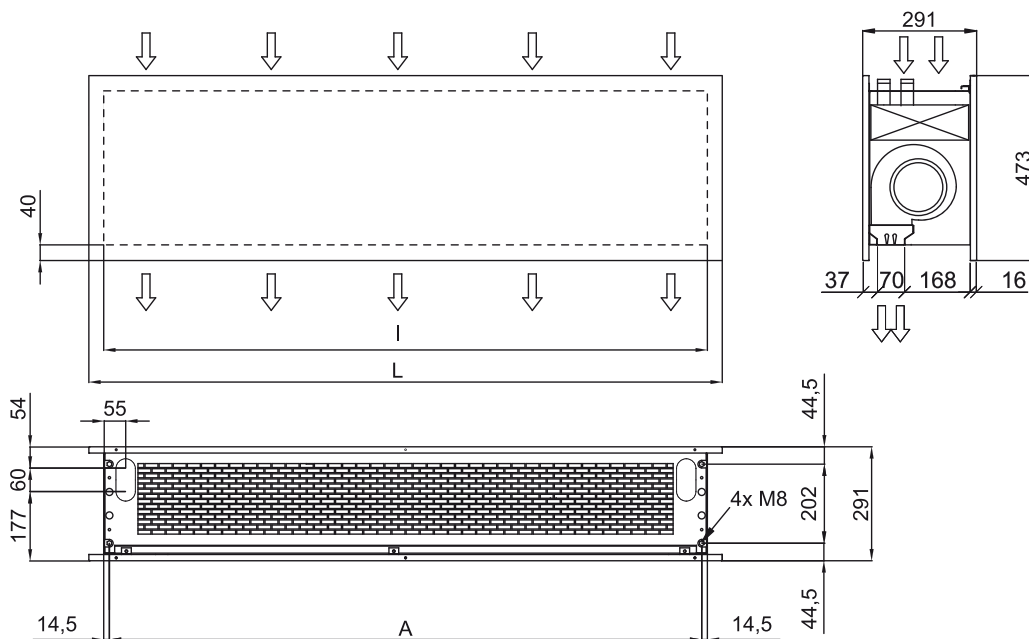

Toplotna Pumpa - VRV

Model	(m ³ /h)	(m)
ZEN ECG 3000 VRV29-DA	-	

60Hz

Toplotna Pumpa - DX 1:1

Model	(m ³ /h)	(m)
ZEN ECG 1000 DX10-DA	5/8" - 3/8"	
ZEN ECG 1500 DX13-DA	5/8" - 3/8"	
ZEN ECG 1500 DX15-DA	5/8" - 3/8"	
ZEN ECG 2000 DX24-DA	3/4" - 3/8"	
ZEN ECG 2500 DX25-DA	3/4" - 3/8"	
ZEN ECG 2500 DX29-DA	7/8" - 3/8"	

Toplotna Pumpa - VRV

Model	(m ³ /h)	(m)
ZEN ECG 1000 VRV10-DA	5/8" - 3/8"	
ZEN ECG 1500 VRV13-DA	5/8" - 3/8"	
ZEN ECG 1500 VRV15-DA	5/8" - 3/8"	
ZEN ECG 2000 VRV20-DA	3/4" - 3/8"	
ZEN ECG 2000 VRV24-DA	3/4" - 3/8"	
ZEN ECG 2500 VRV25-DA	3/4" - 3/8"	
ZEN ECG 2500 VRV29-DA	7/8" - 3/8"	

Dimenzije

	L	I	A
Zen 1000	1220	1140	1115
Zen 1500	1620	1544	1515
Zen 2000	2120	2044	2015
Zen 2500	2620	2544	2515