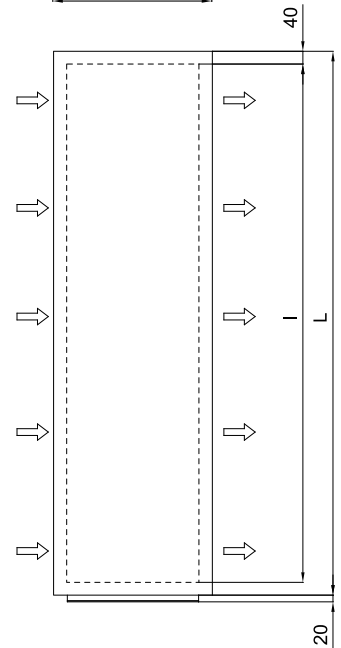

60Hz

Toplotna Pumpa - DX 1:1

Model	(m <sup>3</sup> /h)	(m)
ZEN ECG 1000 DX10-DA	5/8" - 3/8"	
ZEN ECG 1500 DX13-DA	5/8" - 3/8"	
ZEN ECG 1500 DX15-DA	5/8" - 3/8"	
ZEN ECG 2000 DX22-DA	3/4" - 3/8"	
ZEN ECG 2500 DX25-DA	3/4" - 3/8"	
ZEN ECG 2500 DX29-DA	7/8" - 1/2"	

Toplotna Pumpa - VRV

Model	(m <sup>3</sup> /h)	(m)
ZEN ECG 1000 VRV10-DA	5/8" - 3/8"	
ZEN ECG 1500 VRV13-DA	5/8" - 3/8"	
ZEN ECG 1500 VRV15-DA	5/8" - 3/8"	
ZEN ECG 2000 VRV20-DA	3/4" - 3/8"	
ZEN ECG 2000 VRV24-DA	3/4" - 3/8"	
ZEN ECG 2500 VRV25-DA	3/4" - 3/8"	
ZEN ECG 2500 VRV29-DA	7/8" - 3/8"	

Dimenzije

	E	I	A	B
Zen 1000	1220	1140	1115	-
Zen 1500	1620	1544	1515	-
Zen 2000	2120	2044	2015	-
Zen 2500	2620	2544	2515	-
Zen 3000	2960	2884	2855	1427,5