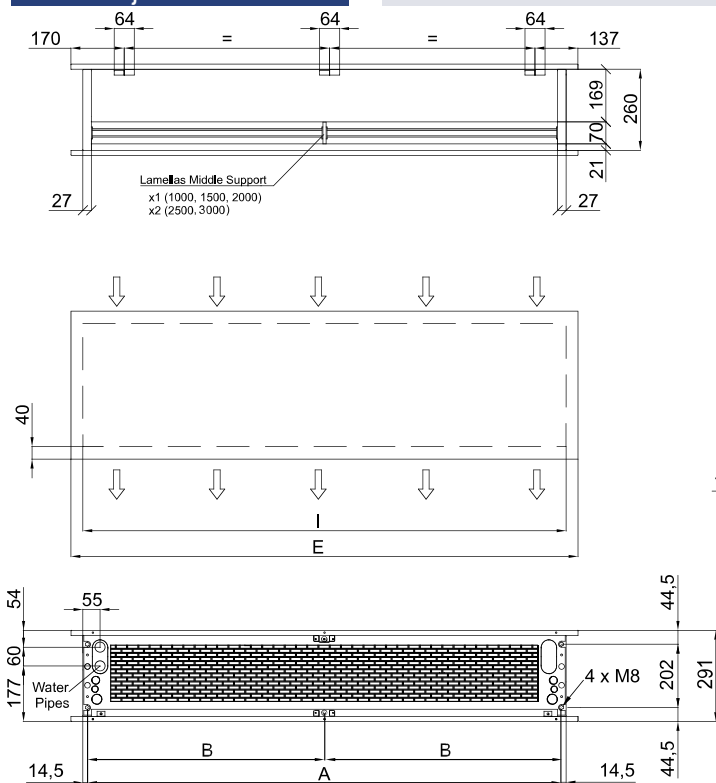

### Toplotna Pumpa - VRV

Model	(m <sup>3</sup> /h)	(m)
ZEN ECG 1000 VRV10-DA	5/8" - 3/8"	
ZEN ECG 1500 VRV13-DA	5/8" - 3/8"	
ZEN ECG 1500 VRV15-DA	5/8" - 3/8"	
ZEN ECG 2000 VRV20-DA	3/4" - 3/8"	
ZEN ECG 2000 VRV24-DA	3/4" - 3/8"	
ZEN ECG 2500 VRV25-DA	3/4" - 3/8"	
ZEN ECG 2500 VRV29-DA	7/8" - 3/8"	
ZEN ECG 3000 VRV25-DA	-	
ZEN ECG 3000 VRV29-DA	-	

60Hz

Toplotna Pumpa - DX 1:1

Model	(m <sup>3</sup> /h)	(m)
ZEN ECG 1000 DX10-DA	5/8" - 3/8"	
ZEN ECG 1500 DX13-DA	5/8" - 3/8"	
ZEN ECG 1500 DX15-DA	5/8" - 3/8"	
ZEN ECG 2000 DX22-DA	3/4" - 3/8"	
ZEN ECG 2500 DX25-DA	3/4" - 3/8"	
ZEN ECG 2500 DX29-DA	7/8" - 1/2"	

Toplotna Pumpa - VRV

Model	(m <sup>3</sup> /h)	(m)
ZEN ECG 1000 VRV10-DA	5/8" - 3/8"	
ZEN ECG 1500 VRV13-DA	5/8" - 3/8"	
ZEN ECG 1500 VRV15-DA	5/8" - 3/8"	
ZEN ECG 2000 VRV20-DA	3/4" - 3/8"	
ZEN ECG 2000 VRV24-DA	3/4" - 3/8"	
ZEN ECG 2500 VRV25-DA	3/4" - 3/8"	
ZEN ECG 2500 VRV29-DA	7/8" - 3/8"	

Dimenzije

	E	I	A	B
Zen 1000	1220	1140	1115	-
Zen 1500	1620	1544	1515	-
Zen 2000	2120	2044	2015	-
Zen 2500	2620	2544	2515	-
Zen 3000	2960	2884	2855	1427,5