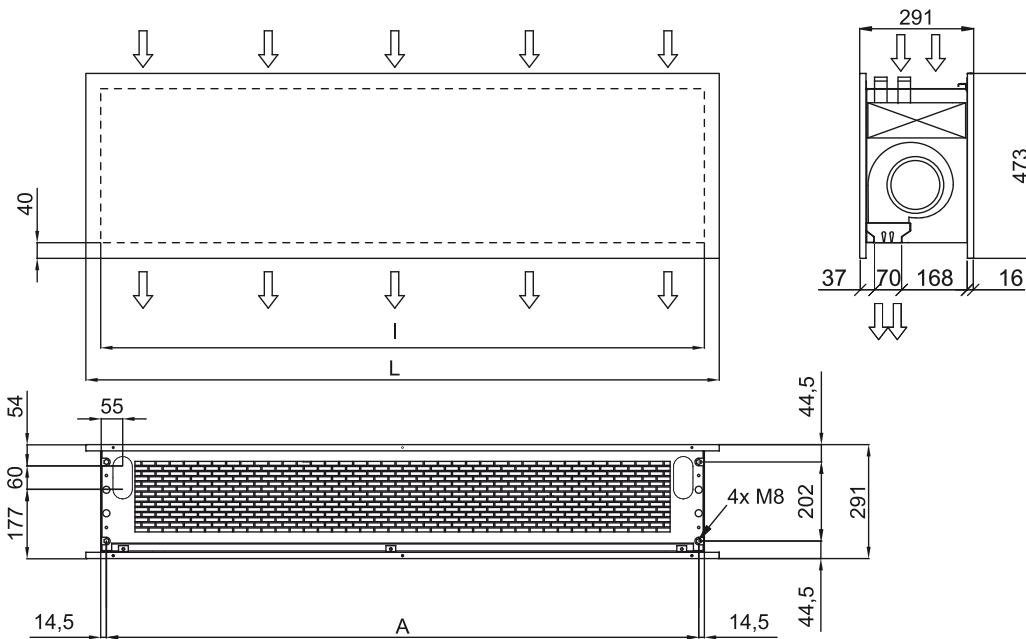

60Hz

Toplotna Pumpa - DX 1:1

Model	(m ³ /h)	(m)
ZEN ECG 1000 DX10-DA	5/8" - 3/8"	
ZEN ECG 1500 DX13-DA	5/8" - 3/8"	
ZEN ECG 1500 DX15-DA	5/8" - 3/8"	
ZEN ECG 2000 DX22-DA	3/4" - 3/8"	
ZEN ECG 2500 DX25-DA	3/4" - 3/8"	
ZEN ECG 2500 DX29-DA	7/8" - 1/2"	

Toplotna Pumpa - VRV

Model	(m ³ /h)	(m)
ZEN ECG 1000 VRV10-DA	5/8" - 3/8"	
ZEN ECG 1500 VRV13-DA	5/8" - 3/8"	
ZEN ECG 1500 VRV15-DA	5/8" - 3/8"	
ZEN ECG 2000 VRV20-DA	3/4" - 3/8"	
ZEN ECG 2000 VRV24-DA	3/4" - 3/8"	
ZEN ECG 2500 VRV25-DA	3/4" - 3/8"	
ZEN ECG 2500 VRV29-DA	7/8" - 3/8"	

Dimenzije

	L	I	A
Zen 1000	1220	1140	1115
Zen 1500	1620	1544	1515
Zen 2000	2120	2044	2015
Zen 2500	2620	2544	2515