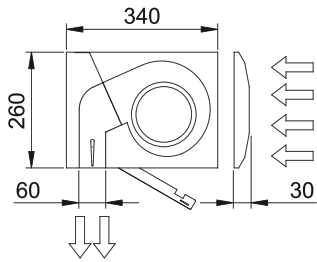

- Specially recommended in applications with extrem cold and/or humidity and/or corrosion conditions.
- Self-supporting casing construction made of galvanized steel plate, finished in structural epoxy-polyester painting white colour RAL9016 as standard. Other colours or stainless steel are available on request.
- Large faceted inlet grille avoiding intensive maintenance. Also available with flat micro-perforated inlet grille, more elegant for commercial doors where heating is not needed.
- Anodized aluminium outlet vanes, airfoil shaped, adjustable from 0 to 15° each side.
- Double-inlet centrifugal fans driven by an external rotor motor and low noise level with special IP55 protection made by: sealed bearings, encapsulate stator and wire sealed with silicone. 5-speed selector.
- Includes IP55 waterproof case for electronic components and transformer and all wire connections, including IP68 press releases.
- IMPORTANT: The electronic and transformer waterproof case cannot be assembled inside the air curtain. The customer should look for a place outside the air curtain. The dimensions of this case are 170x225x150mm.
- Includes Plug&Play control with 7m RJ45 cable and infrared remote control.
Optional: Clever control (programmable, automatic, intelligent, energy saving, Modbus RTU for BMS...)

Specifikacije

50Hz

Model	Negrejano	
	Nominalni protok vazduha (m³/h)	Preporu?ena Visina Instalacije (m)
KM 1000 A IP55	1700	2,5-3,5
KM 1500 A IP55	2550	2,5-3,5
KM 2000 A IP55	3400	2,5-3,5
KM 2500 A IP55	4250	2,5-3,5
KM 3000 A IP55	5100	2,5-3,5
KG 1000 A IP55	2400	3-4
KG 1500 A IP55	3200	3-4
KG 2000 A IP55	4800	3-4
KG 2500 A IP55	5600	3-4
KG 3000 A IP55	6400	3-4

Dimenzije

L	A	B
1000	920	-
1500	1420	710
2000	1920	960
2500	2420	1210
3000	2920	1460