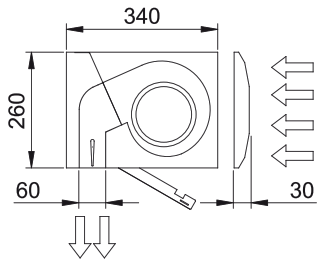

- Specially recommended in applications with extrem cold and/or humidity and/or corrosion conditions.
- Self-supporting casing construction made of galvanized steel plate, finished in structural epoxy-polyester painting white colour RAL9016 as standard. Other colours or stainless steel are available on request.
- Large faceted inlet grille avoiding intensive maintenance. Also available with flat micro-perforated inlet grille, more elegant for commercial doors where heating is not needed.
- Anodized aluminium outlet vanes, airfoil shaped, adjustable from 0 to 15° each side.
- Double-inlet centrifugal fans driven by an external rotor motor and low noise level with special IP55 protection made by: sealed bearings, encapsulate stator and wire sealed with silicone. 5-speed selector.
- Includes IP55 waterproof case for electronic components and transformer and all wire connections, including IP68 press releases.
- IMPORTANT: The electronic and transformer waterproof case cannot be assembled inside the air curtain. The customer should look for a place outside the air curtain. The dimensions of this case are 170x225x150mm.
- Includes Plug&Play control with 7m RJ45 cable and infrared remote control.
Optional: Clever control (programmable, automatic, intelligent, energy saving, Modbus RTU for BMS...)

Specifikacije

50Hz

Model	Negrejano	
	Nominalni protok vazduha (m ³ /h)	Preporu?ena Visina Instalacije (m)
KM 1000 A IP55	1700	2,5-3,5
KM 1500 A IP55	2550	2,5-3,5
KM 2000 A IP55	3400	2,5-3,5
KM 2500 A IP55	4250	2,5-3,5
KM 3000 A IP55	5100	2,5-3,5
KG 1000 A IP55	2400	3-4
KG 1500 A IP55	3200	3-4
KG 2000 A IP55	4800	3-4
KG 2500 A IP55	5600	3-4
KG 3000 A IP55	6400	3-4

Dimenzije

L	A	B
1000	920	-
1500	1420	710
2000	1920	960
2500	2420	1210
3000	2920	1460