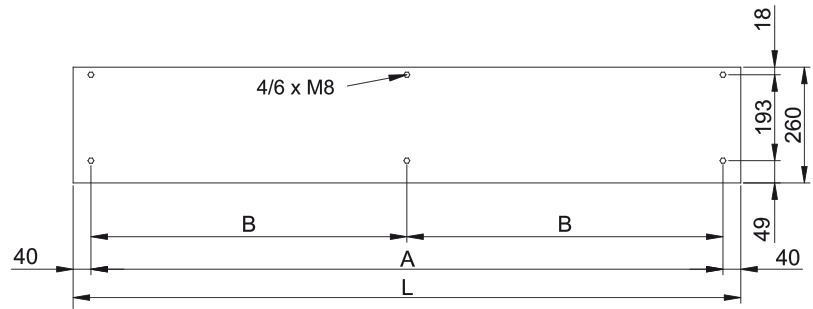

Karakteristike

Vazdušna zavesa napravljena za specijalnu primenu u slu?ajevima ekstremne hladno?e i/ili vlage i/ili korozivnih uslova. KOOL je kompaktna vazdušna zavesa malih dimenzija sa bezvremenskim dizajnom prijatnim za oko. Zahvaljuju?i dizajnu vazdušnog ispusta, KOOL vazdušna zavesa osigurava nisku turbulenciju i visoku brzinu vazdušne mlaznice, pa je omogu?eno efikasno razdvajanje prostora sa visokim temperaturnim razlikama.

- Specially recommended in applications with extrem cold and/or humidity and/or corrosion conditions.
- Self-supporting casing construction made of galvanized steel plate, finished in structural epoxy-polyester painting white colour RAL9016 as standard. Other colours or stainless steel are available on request.
- Large faceted inlet grille avoiding intensive maintenance. Also available with flat micro-perforated inlet grille, more elegant for commercial doors where heating is not needed.
- Anodized aluminium outlet vanes, airfoil shaped, adjustable from 0 to 15° each side.
- Double-inlet centrifugal fans driven by an external rotor motor and low noise level with special IP55 protection made by: sealed bearings, encapsulate stator and wire sealed with silicone. 5-speed selector.
- Includes IP55 waterproof case for electronic components and transformer and all wire connections, including IP68 press releases.
- IMPORTANT: The electronic and transformer waterproof case cannot be assembled inside the air curtain. The customer should look for a place outside the air curtain. The dimensions of this case are 170x225x150mm.
- Includes Plug&Play control with 7m RJ45 cable and infrared remote control.
Optional: Clever control (programmable, automatic, intelligent, energy saving, Modbus RTU for BMS...)

Dimenzije

L	A	B
1000	920	-
1500	1420	710
2000	1920	960
2500	2420	1210
3000	2920	1460