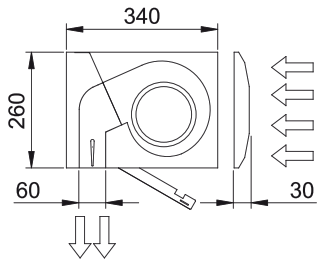

- Specially recommended in applications with extrem cold and/or humidity and/or corrosion conditions.
- Self-supporting casing construction made of galvanized steel plate, finished in structural epoxy-polyester painting white colour RAL9016 as standard. Other colours or stainless steel are available on request.
- Large faceted inlet grille avoiding intensive maintenance. Also available with flat micro-perforated inlet grille, more elegant for commercial doors where heating is not needed.
- Anodized aluminium outlet vanes, airfoil shaped, adjustable from 0 to 15° each side.
- Double-inlet centrifugal fans driven by an external rotor motor and low noise level with special IP55 protection made by: sealed bearings, encapsulate stator and wire sealed with silicone. 5-speed selector.
- Includes IP55 waterproof case for electronic components and transformer and all wire connections, including IP68 press releases.
- IMPORTANT: The electronic and transformer waterproof case cannot be assembled inside the air curtain. The customer should look for a place outside the air curtain. The dimensions of this case are 170x225x150mm.
- Includes Plug&Play control with 7m RJ45 cable and infrared remote control.  
Optional: Clever control (programmable, automatic, intelligent, energy saving, Modbus RTU for BMS...)

## Specifikacije

50Hz

Model	Negrejano	
	Nominalni protok vazduha (m³/h)	Preporu?ena Visina Instalacije (m)
KM 1000 A IP55	1700	2,5-3,5
KM 1500 A IP55	2550	2,5-3,5
KM 2000 A IP55	3400	2,5-3,5
KM 2500 A IP55	4250	2,5-3,5
KM 3000 A IP55	5100	2,5-3,5
KG 1000 A IP55	2400	3-4
KG 1500 A IP55	3200	3-4
KG 2000 A IP55	4800	3-4
KG 2500 A IP55	5600	3-4
KG 3000 A IP55	6400	3-4

Dimenzije

L	A	B
1000	920	-
1500	1420	710
2000	1920	960
2500	2420	1210
3000	2920	1460