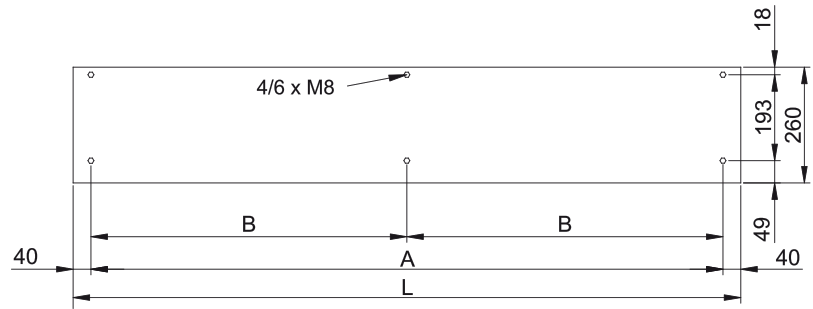

- Specially recommended in applications with extrem cold and/or humidity and/or corrosion conditions.
- Self-supporting casing construction made of galvanized steel plate, finished in structural epoxy-polyester painting white colour RAL9016 as standard. Other colours or stainless steel are available on request.
- Large faceted inlet grille avoiding intensive maintenance. Also available with flat micro-perforated inlet grille, more elegant for commercial doors where heating is not needed.
- Anodized aluminium outlet vanes, airfoil shaped, adjustable from 0 to 15° each side.
- Double-inlet centrifugal fans driven by an external rotor motor and low noise level with special IP55 protection made by: sealed bearings, encapsulate stator and wire sealed with silicone. 5-speed selector.
- Includes IP55 waterproof case for electronic components and transformer and all wire connections, including IP68 press releases.
- IMPORTANT: The electronic and transformer waterproof case cannot be assembled inside the air curtain. The customer should look for a place outside the air curtain. The dimensions of this case are 170x225x150mm.
- Includes Plug&Play control with 7m RJ45 cable and infrared remote control.
Optional: Clever control (programmable, automatic, intelligent, energy saving, Modbus RTU for BMS...)

Specifikacije

50Hz

Model	Negrejano	
	Nominalni protok vazduha (m ³ /h)	Preporu?ena Visina Instalacije (m)
KM 1000 A IP55	1700	2,5-3,5
KM 1500 A IP55	2550	2,5-3,5
KM 2000 A IP55	3400	2,5-3,5
KM 2500 A IP55	4250	2,5-3,5
KM 3000 A IP55	5100	2,5-3,5
KG 1000 A IP55	2400	3-4
KG 1500 A IP55	3200	3-4
KG 2000 A IP55	4800	3-4
KG 2500 A IP55	5600	3-4
KG 3000 A IP55	6400	3-4

Dimenzije

L	A	B
1000	920	-
1500	1420	710
2000	1920	960
2500	2420	1210
3000	2920	1460