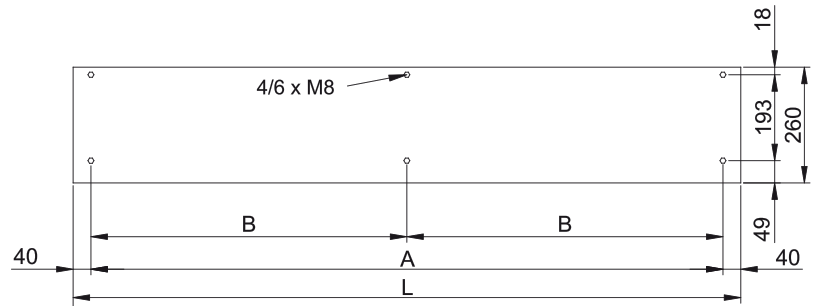

## Karakteristike

Vazdušna zavesa napravljena za specijalnu primenu u slu?ajevima ekstremne hladno?e i/ili vlage i/ili korozivnih uslova. KOOL je kompaktna vazdušna zavesa malih dimenzija sa bezvremenskim dizajnom prijatnim za oko. Zahvaljuju?i dizajnu vazdušnog ispusta, KOOL vazdušna zavesa osigurava nisku turbulenciju i visoku brzinu vazdušne mlaznice, pa je omogu?eno efikasno razdvajanje prostora sa visokim temperaturnim razlikama.

- Specially recommended in applications with extrem cold and/or humidity and/or corrosion conditions.
- Self-supporting casing construction made of galvanized steel plate, finished in structural epoxy-polyester painting white colour RAL9016 as standard. Other colours or stainless steel are available on request.
- Large faceted inlet grille avoiding intensive maintenance. Also available with flat micro-perforated inlet grille, more elegant for commercial doors where heating is not needed.
- Anodized aluminium outlet vanes, airfoil shaped, adjustable from 0 to 15° each side.
- Double-inlet centrifugal fans driven by an external rotor motor and low noise level with special IP55 protection made by: sealed bearings, encapsulate stator and wire sealed with silicone. 5-speed selector.
- Includes IP55 waterproof case for electronic components and transformer and all wire connections, including IP68 press releases.
- IMPORTANT: The electronic and transformer waterproof case cannot be assembled inside the air curtain. The customer should look for a place outside the air curtain. The dimensions of this case are 170x225x150mm.
- Includes Plug&Play control with 7m RJ45 cable and infrared remote control.  
Optional: Clever control (programmable, automatic, intelligent, energy saving, Modbus RTU for BMS...)

Dimenzije

L	A	B
1000	920	-
1500	1420	710
2000	1920	960
2500	2420	1210
3000	2920	1460