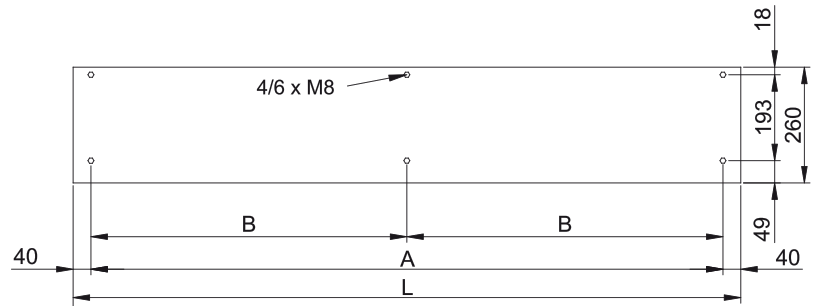

- Specially recommended in applications with extrem cold and/or humidity and/or corrosion conditions.
- Self-supporting casing construction made of galvanized steel plate, finished in structural epoxy-polyester painting white colour RAL9016 as standard. Other colours or stainless steel are available on request.
- Large faceted inlet grille avoiding intensive maintenance. Also available with flat micro-perforated inlet grille, more elegant for commercial doors where heating is not needed.
- Anodized aluminium outlet vanes, airfoil shaped, adjustable from 0 to 15° each side.
- Double-inlet centrifugal fans driven by an external rotor motor and low noise level with special IP55 protection made by: sealed bearings, encapsulate stator and wire sealed with silicone. 5-speed selector.
- Includes IP55 waterproof case for electronic components and transformer and all wire connections, including IP68 press releases.
- IMPORTANT: The electronic and transformer waterproof case cannot be assembled inside the air curtain. The customer should look for a place outside the air curtain. The dimensions of this case are 170x225x150mm.
- Includes Plug&Play control with 7m RJ45 cable and infrared remote control.
Optional: Clever control (programmable, automatic, intelligent, energy saving, Modbus RTU for BMS...)

Specifikacije

50Hz

Model	Negrejano	
	Nominalni protok vazduha (m³/h)	Preporu?ena Visina Instalacije (m)
KM 1000 A IP55	1700	2,5-3,5
KM 1500 A IP55	2550	2,5-3,5
KM 2000 A IP55	3400	2,5-3,5
KM 2500 A IP55	4250	2,5-3,5
KM 3000 A IP55	5100	2,5-3,5
KG 1000 A IP55	2400	3-4
KG 1500 A IP55	3200	3-4
KG 2000 A IP55	4800	3-4
KG 2500 A IP55	5600	3-4
KG 3000 A IP55	6400	3-4

Dimenzije

L	A	B
1000	920	-
1500	1420	710
2000	1920	960
2500	2420	1210
3000	2920	1460