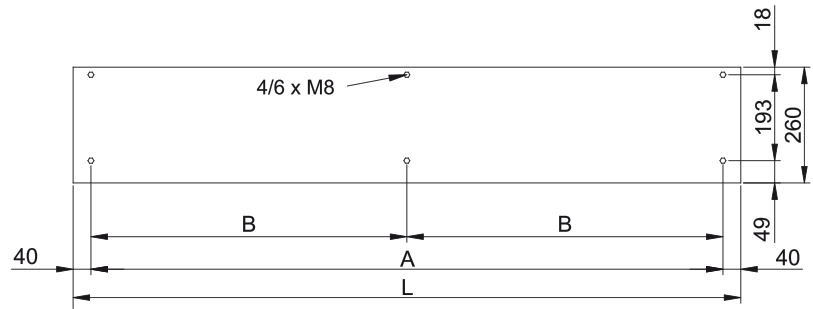

- Specially recommended in applications with extrem cold and/or humidity and/or corrosion conditions.
- Self-supporting casing construction made of galvanized steel plate, finished in structural epoxy-polyester painting white colour RAL9016 as standard. Other colours or stainless steel are available on request.
- Large faceted inlet grille avoiding intensive maintenance. Also available with flat micro-perforated inlet grille, more elegant for commercial doors where heating is not needed.
- Anodized aluminium outlet vanes, airfoil shaped, adjustable from 0 to 15° each side.
- Double-inlet centrifugal fans driven by an external rotor motor and low noise level with special IP55 protection made by: sealed bearings, encapsulate stator and wire sealed with silicone. 5-speed selector.
- Includes IP55 waterproof case for electronic components and transformer and all wire connections, including IP68 press releases.
- IMPORTANT: The electronic and transformer waterproof case cannot be assembled inside the air curtain. The customer should look for a place outside the air curtain. The dimensions of this case are 170x225x150mm.
- Includes Plug&Play control with 7m RJ45 cable and infrared remote control. Optional: Clever control (programmable, automatic, intelligent, energy saving, Modbus RTU for BMS...)

## Specifikacije

50Hz

Model	Negrejano	
	(m <sup>3</sup> /h)	(m)
KM 1000 A IP55	2,5-3,5	
KM 1500 A IP55	2,5-3,5	
KM 2000 A IP55	2,5-3,5	
KM 2500 A IP55	2,5-3,5	
KM 3000 A IP55	2,5-3,5	
KG 1000 A IP55	3-4	
KG 1500 A IP55	3-4	
KG 2000 A IP55	3-4	
KG 2500 A IP55	3-4	
KG 3000 A IP55	3-4	

Dimenzije

L	A	B
1000	920	-
1500	1420	710
2000	1920	960
2500	2420	1210
3000	2920	1460