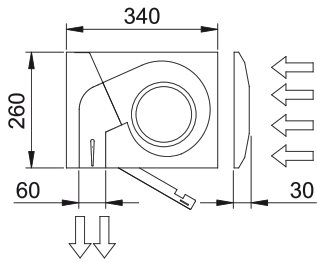

- Specially recommended in applications with extrem cold and/or humidity and/or corrosion conditions.
- Self-supporting casing construction made of galvanized steel plate, finished in structural epoxy-polyester painting white colour RAL9016 as standard. Other colours or stainless steel are available on request.
- Large faceted inlet grille avoiding intensive maintenance. Also available with flat micro-perforated inlet grille, more elegant for commercial doors where heating is not needed.
- Anodized aluminium outlet vanes, airfoil shaped, adjustable from 0 to 15° each side.
- Double-inlet centrifugal fans driven by an external rotor motor and low noise level with special IP55 protection made by: sealed bearings, encapsulate stator and wire sealed with silicone. 5-speed selector.
- Includes IP55 waterproof case for electronic components and transformer and all wire connections, including IP68 press releases.
- IMPORTANT: The electronic and transformer waterproof case cannot be assembled inside the air curtain. The customer should look for a place outside the air curtain. The dimensions of this case are 170x225x150mm.
- Includes Plug&Play control with 7m RJ45 cable and infrared remote control. Optional: Clever control (programmable, automatic, intelligent, energy saving, Modbus RTU for BMS...)

## Specifikacije

50Hz

Model	Negrejano	
	(m <sup>3</sup> /h)	(m)
KM 1000 A IP55	2,5-3,5	
KM 1500 A IP55	2,5-3,5	
KM 2000 A IP55	2,5-3,5	
KM 2500 A IP55	2,5-3,5	
KM 3000 A IP55	2,5-3,5	
KG 1000 A IP55	3-4	
KG 1500 A IP55	3-4	
KG 2000 A IP55	3-4	
KG 2500 A IP55	3-4	
KG 3000 A IP55	3-4	

Dimenzije

L	A	B
1000	920	-
1500	1420	710
2000	1920	960
2500	2420	1210
3000	2920	1460