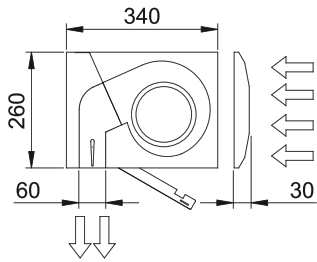

- Specially recommended in applications with extrem cold and/or humidity and/or corrosion conditions.
- Self-supporting casing construction made of galvanized steel plate, finished in structural epoxy-polyester painting white colour RAL9016 as standard. Other colours or stainless steel are available on request.
- Large faceted inlet grille avoiding intensive maintenance. Also available with flat micro-perforated inlet grille, more elegant for commercial doors where heating is not needed.
- Anodized aluminium outlet vanes, airfoil shaped, adjustable from 0 to 15° each side.
- Double-inlet centrifugal fans driven by an external rotor motor and low noise level with special IP55 protection made by: sealed bearings, encapsulate stator and wire sealed with silicone. 5-speed selector.
- Includes IP55 waterproof case for electronic components and transformer and all wire connections, including IP68 press releases.
- IMPORTANT: The electronic and transformer waterproof case cannot be assembled inside the air curtain. The customer should look for a place outside the air curtain. The dimensions of this case are 170x225x150mm.
- Includes Plug&Play control with 7m RJ45 cable and infrared remote control.
Optional: Clever control (programmable, automatic, intelligent, energy saving, Modbus RTU for BMS...)

Specifikacije

50Hz

Model	Negrejano	
	Nominalni protok vazduha (m ³ /h)	Preporučena Visina Instalacije (m)
KM 1000 A IP55	1700	2,5-3,5
KM 1500 A IP55	2550	2,5-3,5
KM 2000 A IP55	3400	2,5-3,5
KM 2500 A IP55	4250	2,5-3,5
KM 3000 A IP55	5100	2,5-3,5
KG 1000 A IP55	2400	3-4
KG 1500 A IP55	3200	3-4
KG 2000 A IP55	4800	3-4
KG 2500 A IP55	5600	3-4
KG 3000 A IP55	6400	3-4

Dimenzije

L	A	B
1000	920	-
1500	1420	710
2000	1920	960
2500	2420	1210
3000	2920	1460